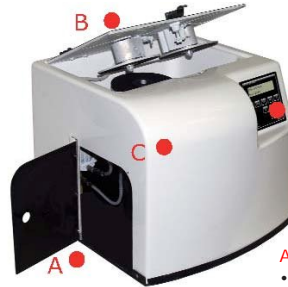

Snap two scratched discs onto the spinners, close and lock the lid. Selecting the length of time auto starts the process, the machine shuts off automatically & the discs are dry and ready for pick-up. Just a quick wipe may be required and that's it!

Two Discs at once

The Dual Disc repair machine can repair two discs at a time, more than doubling the throughput you get from the competing machines in the same category. This along with the new Policool™ 3.0 makes it the worlds fastest Desktop disc repair machine.

High Throughput

Up to 240 discs per hour repair capability! This sets this machine on top of all the other machines in its class. With the Dual Disc II Machine you can repair 48 to 240 discs per hour depending on the time level selected. Average scratches are removed in as little as 30 seconds!

Auto Dry Technology:

The Dual Disc II repair machine automatically performs a drying cycle at the end of the repair process, to remove excess liquid from the discs. The light amount of dry deposit that may still be present is very easy to remove with a quick wipe. No more discs coming out soaking wet, covered with dirty polish or with significant drips at the end of their repair cycle.

No Heads or abrasives to change, no polish compound to add:

The machine repairs up to 800 discs without needing to change anything! A new special liquid (Policool™) is continuously recirculated to ensure maximum repair strength and keeps the discs cool

- **A** Access Door:
  - Policool™ Cartridge
  - Easy access to PoliCool™ pump
  - Easy access to PoliCool™ radiator
- **B** Safety Lid:
  - Automatic shut-off when open
  - Easy CD/DVD snap on snap off
- **C** Fiberglass Casing
  - Will not conduct electricity
  - Waterproof
  - Easy to clean
- **D** Rear mounted cooling fans
- **E** AC receptacle
  - Industrial Strength
  - Fuse
  - On/Off Switch
- **F** Electronic Controller