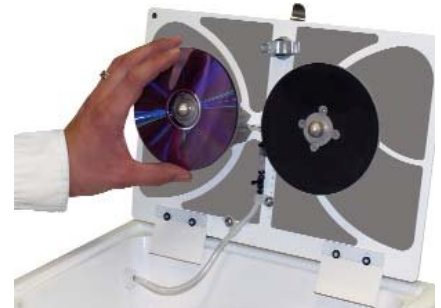

Snap two scratched discs onto the spinners, close and lock the lid. Selecting the length of time auto starts the process, the machine shuts off automatically & the discs are dry and ready for pick-up. Just a quick wipe may be required and that's it!

Two Discs at once

The Dual Disc repair machine can repair two discs at a time, more than doubling the throughput you get from the competing machines in the same category. This along with the new Policool™ 3.0 makes it the worlds fastest Desktop disc repair machine.

High Throughput

Up to 240 discs per hour repair capability! This sets this machine on top of all the other machines in its class. With the Dual Disc II Machine you can repair 48 to 240 discs per hour depending on the time level selected. Average scratches are removed in as little as 30 seconds!

Auto Dry Technology:

The Dual Disc II repair machine automatically performs a drying cycle at the end of the repair process, to remove excess liquid from the discs. The light amount of dry deposit that may still be present is very easy to remove with a quick wipe. No more discs coming out soaking wet, covered with dirty polish or with significant drips at the end of their repair cycle.

No Heads or abrasives to change, no polish compound to add:

The machine repairs up to 800 discs without needing to change anything! A new special liquid (Policool™) is continuously recirculated to ensure maximum repair strength and keeps the discs cool

- **A** Access Door:
  - Policool™ Cartridge
  - Easy access to PoliCool™ pump
  - Easy access to PoliCool™ radiator
- **B** Safety Lid:
  - Automatic shut-off when open
  - Easy CD/DVD snap on snap off
- **C** Fiberglass Casing
  - Will not conduct electricity
  - Waterproof
  - Easy to clean
- **D** Rear mounted cooling fans
- **E** AC receptacle
  - Industrial Strength
  - Fuse
  - On/Off Switch
- **F** Electronic Controller