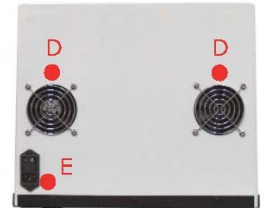

Snap two scratched discs onto the spinners, close and lock the lid. Selecting the length of time auto starts the process, the machine shuts off automatically & the discs are dry and ready for pick-up. Just a quick wipe may be required and that's it!

Two Discs at once

The Dual Disc repair machine can repair two discs at a time, more than doubling the throughput you get from the competing machines in the same category. This along with the new Policool™ 3.0 makes it the worlds fastest Desktop disc repair machine.

High Throughput

Up to 240 discs per hour repair capability! This sets this machine on top of all the other machines in its class. With the Dual Disc II Machine you can repair 48 to 240 discs per hour depending on the time level selected. Average scratches are removed in as little as 30 seconds!

Auto Dry Technology:

The Dual Disc II repair machine automatically performs a drying cycle at the end of the repair process, to remove excess liquid from the discs. The light amount of dry deposit that may still be present is very easy to remove with a quick wipe. No more discs coming out soaking wet, covered with dirty polish or with significant drips at the end of their repair cycle.

No Heads or abrasives to change, no polish compound to add:

The machine repairs up to 800 discs without needing to change anything! A new special liquid (Policool™) is continuously recirculated to ensure maximum repair strength and keeps the discs cool

- **A** Access Door:
  - Policool™ Cartridge
  - Easy access to PoliCool™ pump
  - Easy access to PoliCool™ radiator
- **B** Safety Lid:
  - Automatic shut-off when open
  - Easy CD/DVD snap on snap off
- **C** Fiberglass Casing
  - Will not conduct electricity
  - Waterproof
  - Easy to clean
- **D** Rear mounted cooling fans
- **E** AC receptacle
  - Industrial Strength
  - Fuse
  - On/Off Switch
- **F** Electronic Controller