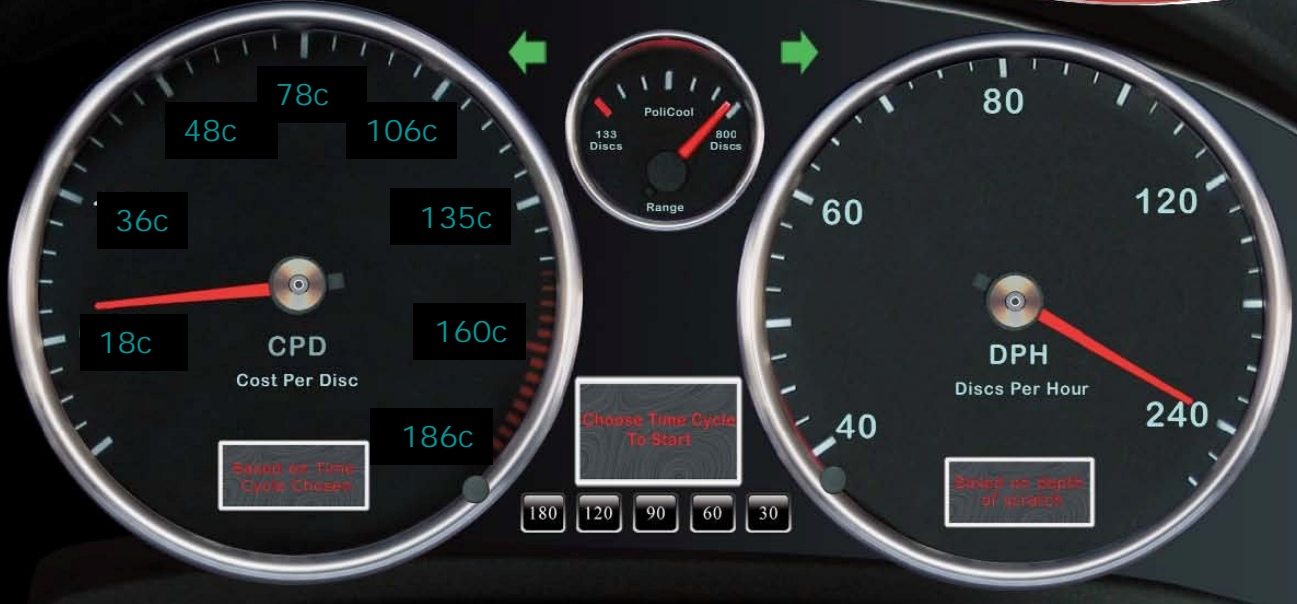

**INTRODUCING THE FASTEST DESKTOP
DISC REPAIR MACHINE IN THE WORLD**

WORLD'S FASTEST BLUE RAY REPAIRS

Dual Disc II

Azuradisc[®]
Disc Care & Repair

World's Fastest Desktop Disc Repair Machine

240 Discs Per Hour

Dual Disc II with Auto Dry Technology: Twice As Fast

Simple - Fast - Low Cost per Disc

Simple to use

Snap two scratched discs onto the spinners, close and lock the lid. Selecting the length of time auto starts the process, the machine shuts off automatically & the discs are dry and ready for pick-up. Just a quick wipe may be required and that's it!

Two Discs at once

The Dual Disc repair machine can repair two discs at a time, more than doubling the throughput you get from the competing machines in the same category. This along with the new Policool™ 3.0 makes it the worlds fastest Desktop disc repair machine.

High Throughput

Up to 240 discs per hour repair capability! This sets this machine on top of all the other machines in its class. With the Dual Disc II Machine you can repair 48 to 240 discs per hour depending on the time level selected. Average scratches are removed in as little as 30 seconds!